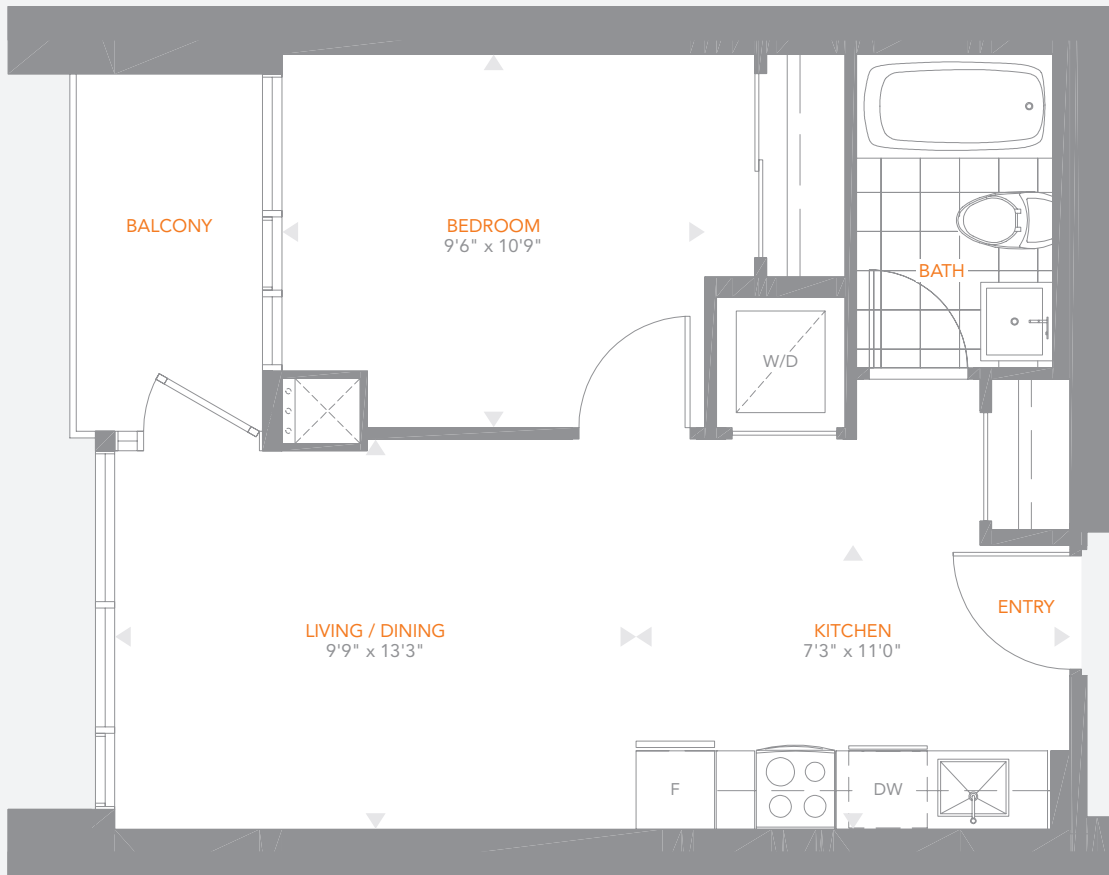

RESIDENCE 11

ONE BEDROOM (FLOORS 16-42)

551 TOTAL SQ. FT.

508 SQ. FT. + BALCONY (43 SQ. FT.)

All areas and stated room dimensions are approximate. Sizes and specifications are subject to change without notice. Actual living area and balcony/terraces may vary from floor stated areas. All illustrations are artist's concept. E & O.E.